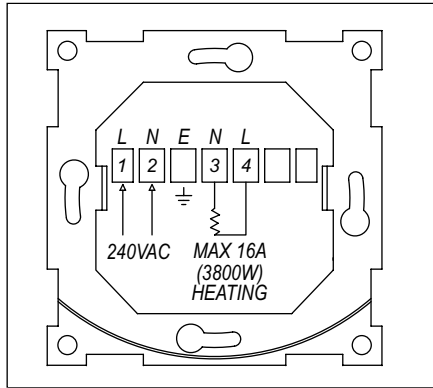

FLOOR HEATING ELECTRICAL CONNECTION DETAIL

If you have questions, call Alf on 0425324840

CONNECTION DETAIL - THERMOSTAT

MTC-1999-SH

MTC-1991-SH & MCD2-1999-SH

CONNECTION DETAIL - THERMOSTAT & CONTACTOR